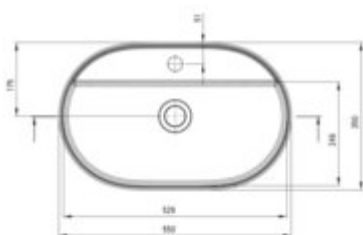

SILIA

Granite washbasin, countertop

Product code: CQS_5U6B

EAN: 5907650883692

Color: beige

Warranty [years]: 10

Finish	beige
Material	granite
Installation method	countertop/standing
Width [mm]	350
Length [mm]	550
Height [mm]	125
Depth [mm]	100
Hole for the tap	yes
Antibacterial	yes
Hydrophobicity	yes
Without overflow	yes

Features:

- Deante Design Studio Collection
- Only the best materials, the quality of which has been confirmed by laboratory tests
- Properties of Deante granite: resistance to impact, high temperature, discoloration, therm
- Hydrophobic properties repel water molecules
- The finish enriched with silver ions adds antiseptic properties
- Dedicated cleaning agent, safe for cleaned surfaces