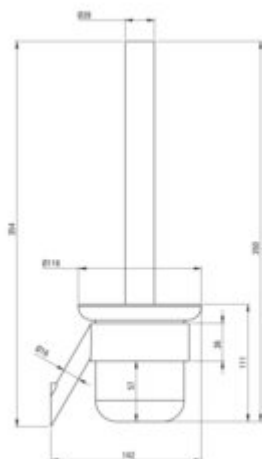

SILIA
Toilet brush, wall-mounted

Product code: ADI_0711

EAN: 5907650811664

Color: chrome

Warranty [years]: 2

bathroom accessories

Finish	chrome
Surface type	shine
Material	brass, glass, stainless steel
Height [mm]	354
Width [mm]	116
Depth [mm]	142
Mounting kit included	yes