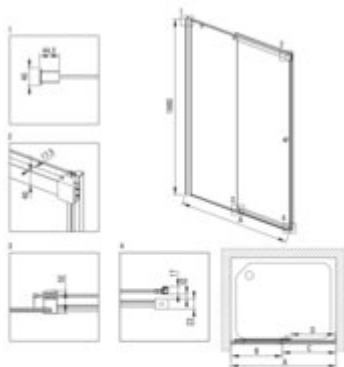

KERRIA PLUS

Shower cabin, rectangular

Product code: KKNOP10S08

EAN: 5907650885429

Color: chrome

Warranty [years]: 5

Model	Size [mm]	A [mm]	B [mm]	C [mm]	D [mm]	W (KTS) [mm]	H (KTS) [mm]
KTSP010P	1000x2000	860	1010	860	1010	1000	2000
KTSP010P	1100x2000	960	1110	960	1110	1100	2000
KTSP010P	1200x2000	1060	1210	1060	1210	1200	2000
KTSP010P	1300x2000	1160	1310	1160	1310	1300	2000
KTSP010P	1400x2000	1260	1410	1260	1410	1400	2000
KTSP010P	1500x2000	1360	1510	1360	1510	1500	2000
KTSP010P	1600x2000	1460	1610	1460	1610	1600	2000
KTSP010P	1700x2000	1560	1710	1560	1710	1700	2000
KTSP010P	1800x2000	1660	1810	1660	1810	1800	2000
KTSP010P	1900x2000	1760	1910	1760	1910	1900	2000

Showe cabin (KTSP010P)

Side dimension [mm]	1010
---------------------	------

Showe cabin (KTS_038P)

Finish	chrome
Width [mm]	800
Height [mm]	2000
Glass finish	transparent
Glass thickness [mm]	6
Active cover installation	yes
	to be completed with KTS doors , to be completed with KTS walk-in , possibility of assembly with a KTS movable panel
Side dimension [mm]	770
Adjustment range from [mm]	700
Adjustment range up to [mm]	1200
Masking of assembly elements	yes
Profiles levelling the curvature of the walls	yes
Railings	adjustable stiffening the cabin
Tempered glass TOTAL WHITE	yes
Installation without shower tray possible	yes

Shower door (KTSP010P)

Finish	chrome
Width [mm]	1000
Height [mm]	2000
Glass finish	transparent
Glass thickness [mm]	6
Active cover installation	yes
	to be completed with KTS walk-in
Masking of assembly elements	yes
Profiles levelling the curvature of the walls	yes
Holders	with safety
Tempered glass TOTAL WHITE	yes
Reversible doors	yes
Silent closing	yes
Installation without shower tray possible	yes
Lifting hinges	no
Hinges flush with the glass	no
possibility to cut the upper guide and threshold strip	yes