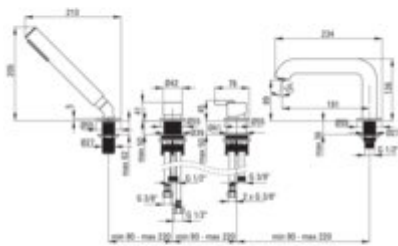

SILIA

Bath mixer, 4-hole

Product code: BQS_N14M

EAN: 5907650818472

Color: nero

Warranty [years]: 7

Mixer

Finish	nero
Material	brass
Mixer type	single-handle, mixer
Installation method	standing
Total mixer height [mm]	191
Flow class [l/min]	A <= 15 (9.1 - 15)
Acoustic group [dB]	I (x <= 20)

Mixer cartridge

Ceramic cartridge size	35 mm
------------------------	-------

Spout

Mixer spout range [mm]	191
Material	brass

Function switch

Switch type	ceramic mechanical
-------------	--------------------

Aerator (XDCH2TUN0)

Aerator size	M24
--------------	-----

Aerator (XDCTOPC00)

Aerator type	flat, swivel, silicone
Aerator size	M24

Connecting hose

Length [mm]	450
Installation thread	3/8"
Connection thread	M12

Hose

Length [mm]	1500
Braid type	single-braided

Hand shower

Number of functions	1
Anti-calc	yes
Additional features	cool-out

Features:

- Deante Design Studio Collection
- Noble form and timeless simplicity
- Mechanical ceramic Click type function switch
- Innovative, durable and easy to clean Nero coating
- The mixer body is made of the highest quality brass
- Silicone aerator for easy limescale removal
- The movable aerator allows you to direct the water stream
- Only the best materials, the quality of which has been confirmed by laboratory tests
- Anti-calc hand shower
- Anti-twist system, preventing the hose from twisting
- Durable hose ends made of brass
- The mounting sleeve facilitates the installation of the mixer
- Cool-out hand shower
- 45 cm connection hoses included
- Cleaning agent for fixtures in all colors available