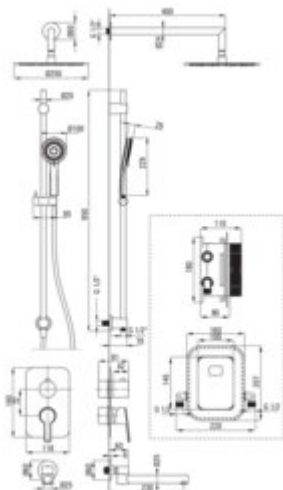

ARNIKA
Concealed shower set, with mixer
BOX

Product code: BXYW0QAM
EAN: 5907650859604
Color: chrome
Warranty [years]: 7

Mixer (BXY_0QAM)	
Mixer type	Concealed BOX, mixer
Installation method	concealed
Mixer (BXY_X44M)	
Mixer type	Concealed BOX, mixer
Installation method	concealed
Flow class [l/min]	B <= 25.2 (19.9 - 25.2)
Acoustic group [dB]	I (x <= 20)
Spout (NAC_087K)	
Spout type	foldable
Range of shower/ bath spout [mm]	230
aerator	yes
Spout (NAC_045K)	
Spout type	still
Range of shower/ bath spout [mm]	400
Shower overhead	
Shape	round
Material	steel 304
thickness	55
Diameter [mm]	400
Anti-calc	yes
Number of functions	1
Stream type	rain
Quick response time for turning the water on and off	yes

Features:

- Deante Design Studio Collection
- Design full of beauty and harmony
- The variety of colours gives many arrangement possibilities
- Only the best materials, the quality of which has been confirmed by laboratory tests
- Timelessness and unlimited creative possibilities
- Complementarity and comprehensiveness of the offer
- Flush-mounted installation ensures the aesthetics of the bathroom
- Anti-calc system facilitating the removal of limescale deposits
- Anti-twist system, preventing the hose from twisting
- Anti-calc hand shower
- The set includes an additional washbasin aerator
- Foldable spout increase comfort and safety of use
- Ultra thin steel head
- Cleaning agent for fixtures in all colors available