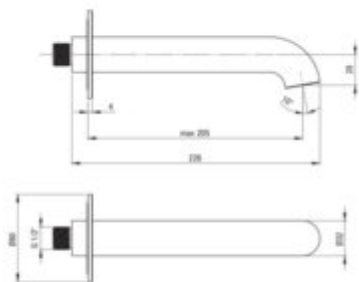

SILIA Bathtub spout

Product code: NQS_D81K

EAN: 5907650818854

Color: titanium

Warranty [years]: 2

Aerator

Aerator type	silicone, laminar
Stream type	full
Aerator size	M24
Thread type	external

Spout

Finish	titanium
Spout type	bathtub
Material	brass
Spout type	still
Range of shower/ bath spout [mm]	205
Spout length [mm]	226
aerator	yes
Concealed mounting	yes

Features:

- Deante Design Studio Collection
- Noble form and timeless simplicity
- Innovative, durable and easy to clean Titanium coating
- Flush-mounted installation ensures the aesthetics of the bathroom
- Silicone aerator for easy limescale removal
- Cleaning agent for fixtures in all colors available
- Only the best materials, the quality of which has been confirmed by laboratory tests