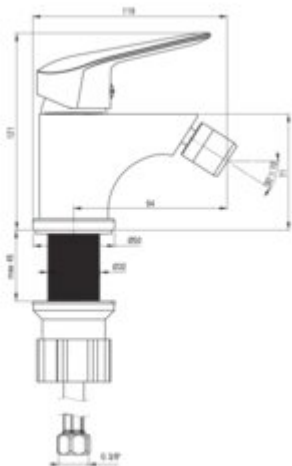

BORO

Bidet tap

Product code: BMO_N30M

EAN: 5907650845560

Color: nero

Warranty [years]: 7

Mixer

Finish	nero
Material	brass
Mixer type	single-handle, mixer
Installation method	standing
Flow class [l/min]	S - 15.1-19.8 l/min
Acoustic group [dB]	II (20 < x <= 30)

Mixer cartridge

Ceramic cartridge size	35 mm
------------------------	-------

Aerator

Aerator type	honeycomb
Aerator size	M22

Connecting hose

Length [mm]	450
Installation thread	3/8"
Connection thread	M10

Features:

- The mounting sleeve facilitates the installation of the mixer
- The mixer is equipped with a stream aerator
- 45 cm connection hoses included
- Only the best materials, the quality of which has been confirmed by laboratory tests
- Dedicated cleaning agent, safe for cleaned surfaces
- Innovative, durable and easy to clean Nero coating