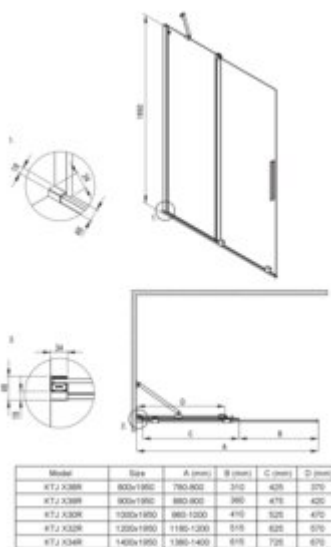

**PRIZMA**  
Shower cabin, rectangular

**Product code:** KPNCP12S08

**EAN:** 5907650899303

**Color:** brushed bronze

**Warranty [years]:** 5

**Showe cabin (KTJ\_C32R)**

Finish	brushed bronze
Width [mm]	1200
Height [mm]	1950
Glass finish	transparent
Glass thickness [mm]	6
Active cover	yes
Side dimension [mm]	1200
Railings	short to perpendicular wall/long to parallel wall
Reversible doors	yes
Installation without shower tray possible	yes
Possibility to install a railing to a perpendicular wall	yes

**Showe cabin (KTJ\_C38P)**

Finish	brushed bronze
Width [mm]	800
Height [mm]	1950
Glass finish	transparent
Glass thickness [mm]	6
Active cover	yes
Side dimension [mm]	780
Reversible doors	yes
Installation without shower tray possible	yes