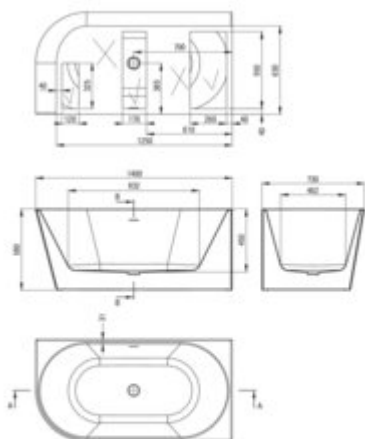

SILIA

Acrylic bathtub, corner/free-standing

Product code: KDS_014P

EAN: 5907650881087

Color: white

Warranty [years]: 5

Finish	white
Material	acrylic
Width [mm]	730
Length [mm]	1400
Height [mm]	580
Depth [mm]	450
capacity [l]	183
Installation method	wall-mounted, freestanding
built-in overflow	yes
Siphon included	yes
Click-clack plug included	yes

Features:

- Deante Design Studio Collection
- Easy to clean and maintain
- Flexible arrangement - free-standing or back-to-wall bathtub
- Freedom in choosing the faucet - wall-mounted, concealed or floor-mounted
- Only the best materials, the quality of which has been confirmed by laboratory tests
- Durable acrylic material that maintains its shine and color
- Dedicated cleaning agent, safe for cleaned surfaces