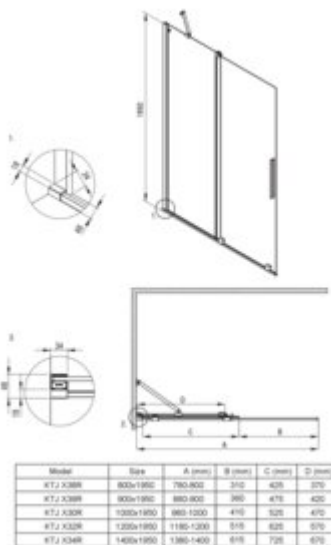

PRIZMA
Shower cabin, rectangular

Product code: KPNNP10S08

EAN: 5907650899518

Color: nero

Warranty [years]: 5

Showe cabin (KTJ_N30R)

Finish	nero
Width [mm]	1000
Height [mm]	1950
Glass finish	transparent
Glass thickness [mm]	6
Active cover	yes
Side dimension [mm]	1000
Railings	short to perpendicular wall/long to parallel wall
Tempered glass TOTAL WHITE	no
Reversible doors	yes
Installation without shower tray possible	yes
Possibility to install a railing to a perpendicular wall	yes

Showe cabin (KTJ_N38P)

Finish	nero
Width [mm]	800
Height [mm]	1950
Glass finish	transparent
Glass thickness [mm]	6
Active cover	yes
Side dimension [mm]	780
Tempered glass TOTAL WHITE	no
Reversible doors	yes
Installation without shower tray possible	yes

Shower door

rails	adjustable stiffening the cabin
-------	---------------------------------

Features:

- Safe and durable tempered glass
- Hydrophobic Active-Cover coating that makes it easier for water to run off the glass
- Dedicated to Active Cover surfaces
- Only the best materials, the quality of which has been confirmed by laboratory tests
- Possibility to install the cabin without a shower tray, directly on the tiles
- Resistance to impacts, chemicals and stains in accordance with PN-EN 14428+A1:2008 norm, c
- Free combination of elements
- Dedicated cleaning agent, safe for cleaned surfaces