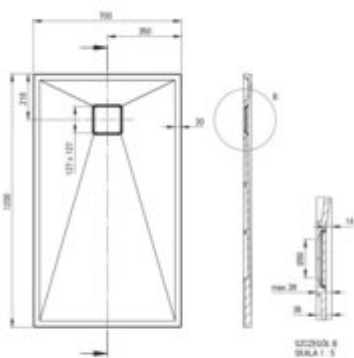

CORREO Granite shower tray, rectangular

Product code: KQR_T73B

EAN: 5907650837787

Color: anthracite metallic

Warranty [years]: 10

Finish	anthracite metallic
Material	granite
Shape	rectangular
Width [mm]	700
Length [mm]	1200
Height [mm]	36
Installation method	directly on the spout, on the construction material support, on the floor level
Drain diameter	90
possibility to cut to size	yes
Hydrophobicity	yes

Features:

- Properties of Deante granite: resistance to impact, high temperature, discoloration, therm
- Hydrophobic properties repel water molecules
- For installation at floor level, directly on the screed or supported by construction mater
- Possibility of cutting the granite shower tray
- Warning! The NHC_029C siphon fits this shower tray
- Warning! The NHC_029D siphon fits this shower tray
- Dedicated cleaning agent, safe for cleaned surfaces
- Only the best materials, the quality of which has been confirmed by laboratory tests
- The finish enriched with silver ions adds antiseptic properties
- Anti-slip properties of granite shower trays