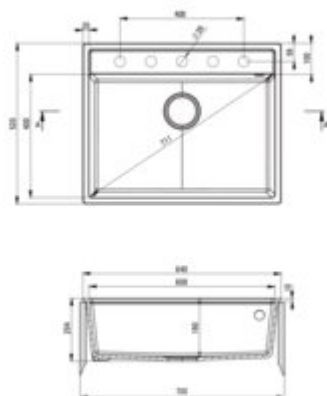

## Sink

Finish	beige
Surface type	matte
Material	granite
Installation method	inset
Number of bowls	1
Minimum cabinet width [mm]	700
Width [mm]	520
Length [mm]	640
Height [mm]	204
Bowl depth [mm]	190
Cut-out Length [mm]	620
Cut-out Width [mm]	500
Equipped with accessories	yes
Drain diameter	3.5"
Number of pre-drilled holes	5