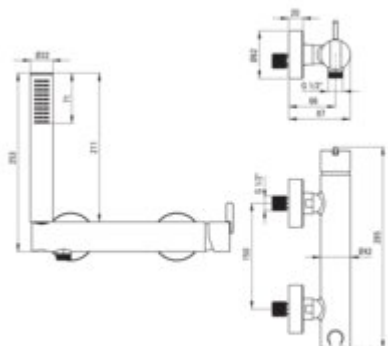

SILIA

Shower mixer, with shower set

Product code: BQS_A41M

EAN: 5907650858409

Color: bianco

Warranty [years]: 7

Mixer

Finish	bianco
Material	brass
Mixer type	single-handle, mixer
Installation method	wall-mounted
Total mixer height [mm]	87
Flow class [l/min]	A <= 15 (9.1 - 15)
Acoustic group [dB]	I (x <= 20)

Mixer cartridge

Ceramic cartridge size	35 mm
------------------------	-------

Hose

Length [mm]	1500
Anti-twist	1

Hand shower

Number of functions	1
Anti-calc	yes
Additional features	cool-out

Features:

- Deante Design Studio Collection
- Noble form and timeless simplicity
- Only the best materials, the quality of which has been confirmed by laboratory tests
- The mixer body is made of the highest quality brass
- Innovative and easy-to-maintain coating - bianco
- Cool-out hand shower
- Anti-calc hand shower
- Anti-twist system, preventing the hose from twisting
- Durable hose ends made of brass
- Handset holder integrated with the battery body
- Cleaning agent for fixtures in all colors available