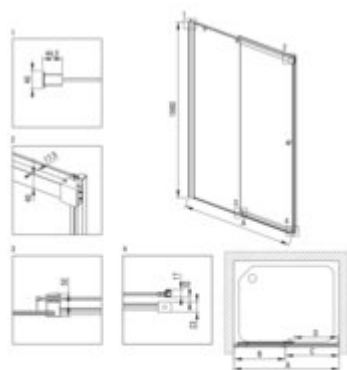

KERRIA PLUS Shower doors

Product code: KTSPN14P

EAN: 5907650820727

Color: nero

Warranty [years]: 5

Model	Size (mm)	A (mm)	B (mm)	C (mm)	D (mm)	W-HEIGHT (mm)	H-DEPTH (mm)
KTSPN14P	1000x2000	860	1010	460	460	200	1000
KTSPN14P	1100x2000	960	1110	560	560	200	1100
KTSPN14P	1200x2000	1060	1210	660	660	200	1200
KTSPN14P	1300x2000	1160	1310	760	760	200	1300
KTSPN14P	1400x2000	1260	1410	860	860	200	1400
KTSPN14P	1500x2000	1360	1510	960	960	200	1500
KTSPN14P	1600x2000	1460	1610	1060	1060	200	1600
KTSPN14P	1700x2000	1560	1710	1160	1160	200	1700
KTSPN14P	1800x2000	1660	1810	1260	1260	200	1800
KTSPN14P	1900x2000	1760	1910	1360	1360	200	1900

Shower door

Finish	nero
Width [mm]	1400
Height [mm]	2000
Glass finish	transparent
Glass thickness [mm]	6
Active cover installation	yes
Masking of assembly elements	to be completed with KTS walk-in
Profiles levelling the curvature of the walls	yes
Holders	with safety
Tempered glass TOTAL WHITE	yes
Reversible doors	yes
Silent closing	yes
Installation without shower tray possible	yes
Lifting hinges	no
Hinges flush with the glass	no
possibility to cut the upper guide and threshold strip	yes
Showe cabin	
Side dimension [mm]	1410