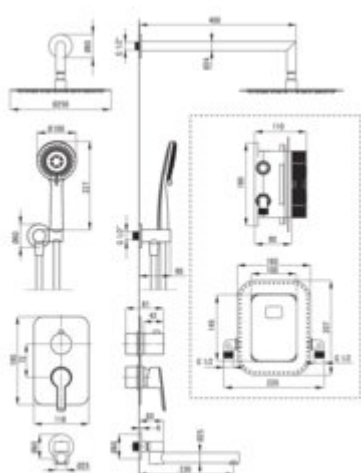

ARNIKA

Concealed shower set

Product code: BXYYRQAM

EAN: 5907650859543

Color: brushed gold

Warranty [years]: 7

Mixer (BXY_RQAM)

Mixer type	Concealed BOX
Installation method	concealed

Mixer (BXY_X44M)

Mixer type	Concealed BOX, mixer
Installation method	concealed
Flow class [l/min]	B ≤ 25.2 (19.9 - 25.2)
Acoustic group [dB]	I (x ≤ 20)

Spout (NAC_R45K)

Range of shower/ bath spout [mm]	388

Spout (NAC_R87K)

Spout type	foldable
Range of shower/ bath spout [mm]	230
aerator	yes

Shower overhead

Shape	round
Material	steel 304
Diameter [mm]	250
Anti-calc	yes
Number of functions	1
Stream type	rain

Hand shower

Number of functions	3
Anti-calc	yes
Stream type	rain, mixed, hydromassage

Hose

Length [mm]	1500
Braid material	PVC
Anti-twist	1

Angled hose connector

Finish	brushed gold
Connection type	for the hose with hand shower holder
Shape	round
Material	brass
Connection thread	yes
Concealed mounting	yes

Features:

- Deante Design Studio Collection
- Design full of beauty and harmony
- The variety of colours gives many arrangement possibilities
- Ultra thin steel head
- Anti-calc system facilitating the removal of limescale deposits
- Anti-twist system, preventing the hose from twisting
- Only the best materials, the quality of which has been confirmed by laboratory tests
- Flush-mounted installation ensures the aesthetics of the bathroom
- Foldable spout increase comfort and safety of use
- Durable hose ends made of brass