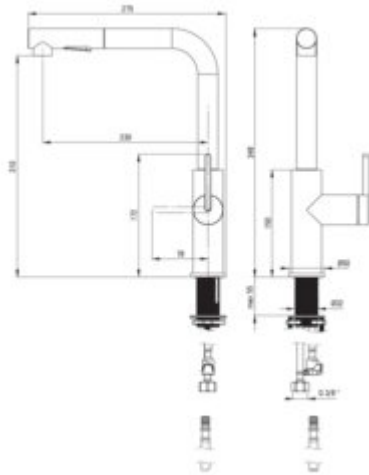

## Mixer

Finish	bianco
Material	steel 304
Mixer type	single-handle, mixer
Installation method	standing
Flow class [l/min]	Z - 4-9 l/min
Acoustic group [dB]	I (x ≤ 20)

## Mixer cartridge

Ceramic cartridge size	35 mm
------------------------	-------

## Connecting hose

Length [mm]	600
Installation thread	3/8"
Connection thread	M8

## Hose

Length [mm]	1800
-------------	------