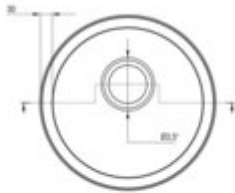

TWIST

Steel sink, 1-bowl

Product code: ZHC_0803

EAN: 5908212031452

Color: satin

Warranty [years]: 2

Sink

Finish	satin
Surface type	satin, brushed
Material	steel 201
Installation method	inset
Number of bowls	1
Minimum cabinet width [mm]	450
Height [mm]	170
Diameter [mm]	420
Bowl depth [mm]	170
Cut-out Diameter [mm]	400
Reversible	no
Equipped with accessories	yes
Drain diameter	3.5"

Sink waste kit

Finish	steel
Plug type	manual
Low siphon/ Space saver	yes
possibility to connect a dishwasher/ washing machine	yes

Features:

- High-strength stainless steel
- The sink is equipped with fittings with a connection to the dishwasher
- Natural antiseptic properties of steel
- Dedicated cleaning agent, safe for cleaned surfaces