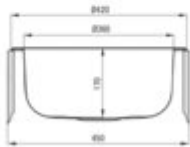

TWIST

Steel sink, 1-bowl

Product code: ZHC_0803

EAN: 5908212031452

Color: satin

Warranty [years]: 2

Sink

Finish	satin
Surface type	satin, brushed
Material	steel 201
Installation method	inset
Number of bowls	1
Minimum cabinet width [mm]	450
Height [mm]	170
Diameter [mm]	420
Bowl depth [mm]	170
Cut-out Diameter [mm]	400
Reversible	no
Equipped with accessories	yes
Drain diameter	3.5"

Sink waste kit

Finish	steel
Plug type	manual
Low siphon/ Space saver	yes
possibility to connect a dishwasher/ washing machine	yes

Features:

- High-strength stainless steel
- The sink is equipped with fittings with a connection to the dishwasher
- Natural antiseptic properties of steel
- Dedicated cleaning agent, safe for cleaned surfaces