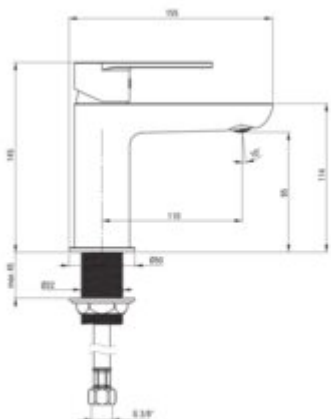

### Mixer

Finish	chrome
Material	brass
Mixer type	single-handle, mixer
Installation method	standing
Total mixer height [mm]	145
Flow class [l/min]	Z - 4-9 l/min
Acoustic group [dB]	I (x <= 20)

### Mixer cartridge

Ceramic cartridge size	35 mm
------------------------	-------

### Spout

Spout type	still
Mixer spout range [mm]	110
Material	brass

### Connecting hose

Length [mm]	450
Installation thread	3/8"
Connection thread	M10