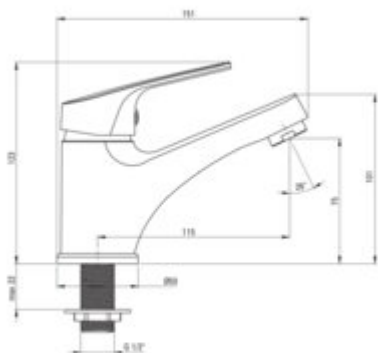

Washbasin tap, with a lever

Product code: BEZ_020L

EAN: 5907650873662

Color: chrome

Warranty [years]: 2

Mixer

Finish	chrome
Material	brass
Mixer type	for cold water, for mixed water
Installation method	standing
Total mixer height [mm]	124
Flow class [l/min]	A <= 15 (9.1 - 15)
Acoustic group [dB]	II (20 < x <= 30)

Mixer cartridge

Ceramic cartridge size	35 mm
------------------------	-------

Aerator

Aerator type	honeycomb
Aerator size	M24

Features:

- The mixer body is made of the highest quality brass
- The mixer is equipped with a stream aerator
- Universal tap for cold or mixed water
- The mounting sleeve facilitates the installation of the mixer
- Only the best materials, the quality of which has been confirmed by laboratory tests
- Cleaning agent for fixtures in all colors available