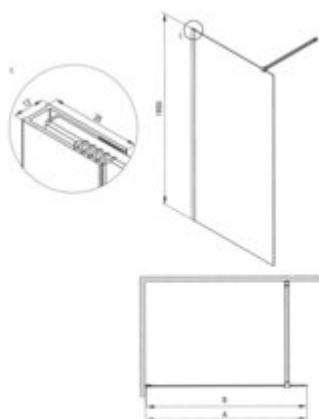

**PRIZMA**  
Shower wall, walk-in

**Product code:** KTJ\_N37P

**EAN:** 5907650885535

**Color:** nero

**Warranty [years]:** 5

Model	Size	A (mm)	B (mm)
KTJ_N37P	700x1950	680	1950
KTJ_N37P	800x1950	760	1950
KTJ_N37P	900x1950	860	1950
KTJ_N37P	1000x1950	960	1950
KTJ_N37P	1100x1950	1060	1950
KTJ_N37P	1200x1950	1160	1950

**Shower door**

rails adjustable stiffening the cabin

**Showe cabin**

Finish	nero
Width [mm]	700
Height [mm]	1950
Glass finish	transparent
Glass thickness [mm]	6
Active cover	yes
Side dimension [mm]	680
Reversible doors	yes
Installation without shower tray	yes possible