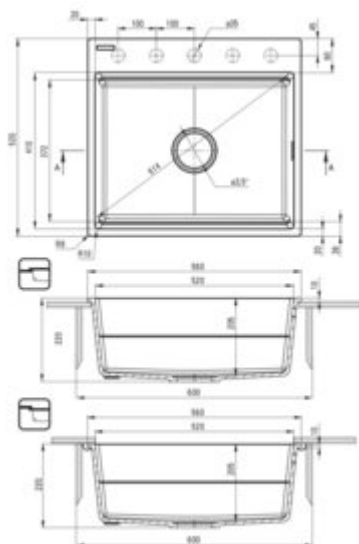

MAGNETIC

Magnetic granite sink, 1-bowl

Product code: ZRM_S10A

EAN: 5907650865438

Color: metallic grey

Warranty [years]: 18

Sink

Finish	metallic grey
Surface type	matte
Material	granite
Installation method	undermount, inset, flush
Number of bowls	1
Minimum cabinet width [mm]	600
Width [mm]	520
Length [mm]	560
Height [mm]	220
Bowl depth [mm]	205
Cut-out Length [mm]	540
Cut-out Width [mm]	500
Cut-out Length [mm]	520
Cut-out Width [mm]	410
Equipped with accessories	yes
Drain diameter	3.5"
Number of pre-drilled holes	5