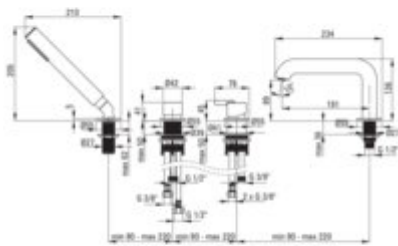

SILIA

Bath mixer, 4-hole

Product code: BQS_C14M
EAN: 5907650868996
Color: brushed bronze
Warranty [years]: 7

Mixer

Finish	brushed bronze
Material	brass
Mixer type	single-handle, mixer
Installation method	standing
Total mixer height [mm]	205
Flow class [l/min]	A <= 15 (9.1 - 15)
Acoustic group [dB]	I (x <= 20)

Mixer cartridge

Ceramic cartridge size	35 mm
------------------------	-------

Spout

Mixer spout range [mm]	191
Material	brass

Function switch

Switch type	click mechanical
-------------	------------------

Aerator

Aerator type	silicone, swivel, laminar
Aerator size	M24

Connecting hose

Length [mm]	450
Installation thread	3/8"
Connection thread	M12

Features:

- Deante Design Studio Collection
- Coating applied using the PVD method
- Innovative and easy-to-maintain coating - brushed bronze
- Noble form and timeless simplicity
- Mechanical ceramic Click type function switch
- The mixer is equipped with a stream aerator
- The movable aerator allows you to direct the water stream
- Silicone aerator for easy limescale removal
- Anti-calc hand shower
- Anti-twist system, preventing the hose from twisting
- Cool-out hand shower
- Only the best materials, the quality of which has been confirmed by laboratory tests
- Cleaning agent for fixtures in all colors available