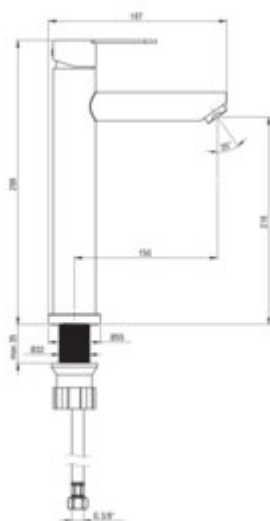

LUPO

Washbasin tap, tall

Product code: BLU_F20K

EAN: 5907650816591

Color: brushed steel

Warranty [years]: 5

Mixer

Finish	steel
Material	steel 304
Mixer type	single-handle, mixer
Installation method	standing
Flow class [l/min]	A <= 15 (9.1 - 15)
Acoustic group [dB]	II (20 < x <= 30)

Mixer cartridge

Ceramic cartridge size	35 mm
------------------------	-------

Spout

Spout type	still
Material	steel 304

Aerator

Aerator type	honeycomb
Aerator size	M24

Connecting hose

Length [mm]	450
Installation thread	3/8"
Connection thread	M10