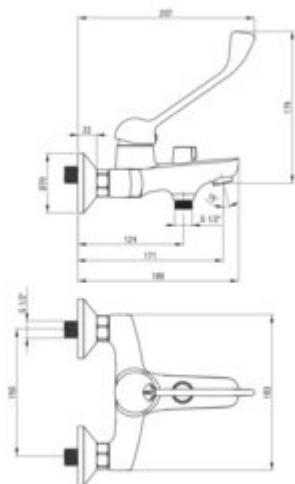

BORO

Bath mixer, wall-mounted

Product code: BMO_010C

EAN: 5907650887409

Color: chrome

Warranty [years]: 7

Mixer

Finish	chrome
Material	brass
Mixer type	single-handle, mixer
Installation method	wall-mounted
Flow class [l/min]	S - 15.1-19.8 l/min
Acoustic group [dB]	II (20 < x <= 30)
Clinic lever	yes

Mixer cartridge

Ceramic cartridge size	35 mm
------------------------	-------

Spout

Spout type	still
Mixer spout range [mm]	124
Material	brass

Function switch

Switch type	ceramic mechanical
-------------	--------------------

Aerator

Aerator type	honeycomb
Aerator size	M24

Features:

- Extended Clinic lever for easy operation
- The mixer body is made of the highest quality brass
- Cleaning agent for fixtures in all colors available