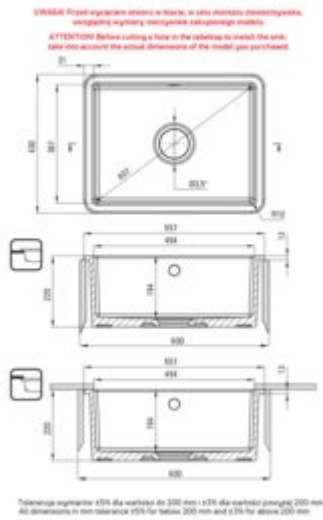

LUMI  
Ceramic sink, 1-bowl

Product code: ZCU\_610C  
EAN: 5907650882961  
Color: white  
Warranty [years]: 2

**Sink**

Finish	white
Surface type	shine
Material	ceramic
Installation method	inset, undermount
Number of bowls	1
Minimum cabinet width [mm]	600
Length [mm]	557
Width [mm]	430
Height [mm]	220
Bowl depth [mm]	194
Cut-out Length [mm]	537
Cut-out Width [mm]	410
Cut-out Length [mm]	494
Cut-out Width [mm]	367
Reversible	yes
Equipped with accessories	yes
Overflow spot	in a bowl
Drain diameter	3.5"

**Sink waste kit**

Finish	steel
Sink material	granite, ceramic, steel
Sink installation method	inset, flush, undermount, farmhouse
Number of sink bowls	1
Overflow type	round
Overflow spot	in a bowl
Drain diameter	3.5"
Plug type	manual
Low siphon/ Space saver	yes
possibility to connect a dishwasher/ washing machine	yes