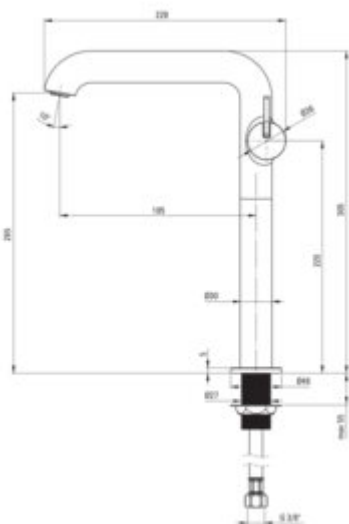

SILIA

Washbasin tap, tall

Product code: BQS_C24K

EAN: 5907650869054

Color: brushed bronze

Warranty [years]: 7

Mixer

Finish brushed bronze

Material brass

Mixer type single-handle, mixer

Installation method standing

Total mixer height [mm] 305

Flow class [l/min] Z - 4-9 l/min

Acoustic group [dB] I (x <= 20)

Mixer cartridge

Ceramic cartridge size 25 mm

Spout

Spout type still

Mixer spout range [mm] 185

Material brass

Aerator

Aerator type swivel, flat

Aerator size M24

Connecting hose

Length [mm] 450

Installation thread 3/8"

Connection thread M10

Features:

- Deante Design Studio Collection
- Coating applied using the PVD method
- Innovative and easy-to-maintain coating - brushed bronze
- Noble form and timeless simplicity
- 45 cm connection hoses included
- The mixer body is made of the highest quality brass
- The mounting sleeve facilitates the installation of the mixer
- The mixer is equipped with a stream aerator
- The movable aerator allows you to direct the water stream
- Z flow class (4-9 l/min) allowing for water consumption reduction
- The lever on the side makes it easier to keep the spout clean
- Only the best materials, the quality of which has been confirmed by laboratory tests
- Cleaning agent for fixtures in all colors available