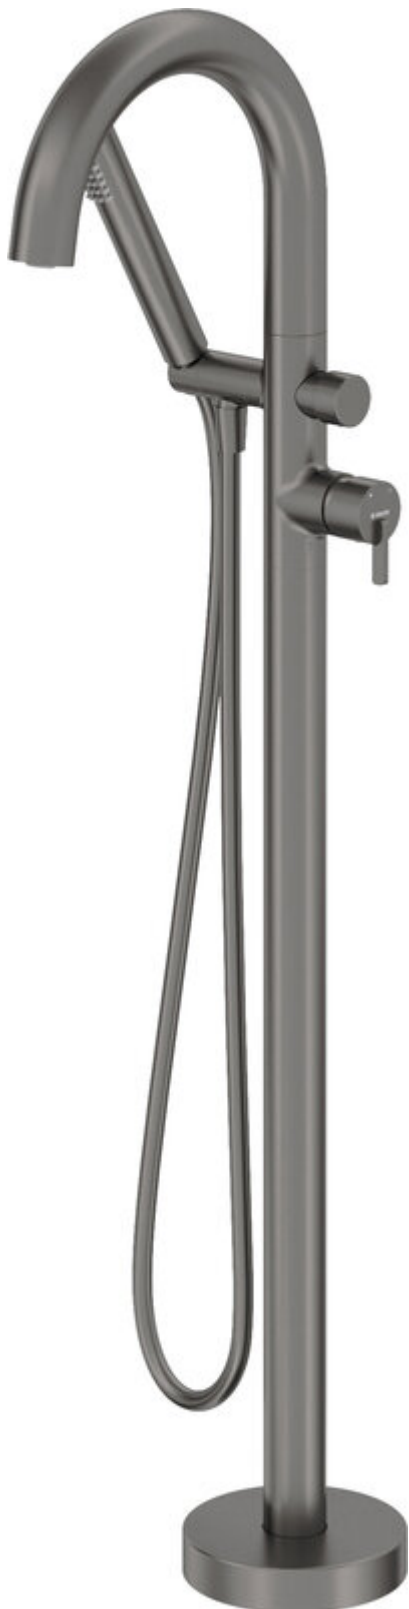

SILIA

Bath mixer, freestanding

Product code: BQS_D17N

EAN: 5907650873198

Color: titanium

Warranty [years]: 7

Mixer

Finish	titanium
Material	brass
Mixer type	single-handle, mixer
Installation method	floor
Flow class [l/min]	A ≤ 15 (9.1 - 15)
Acoustic group [dB]	II (20 < x ≤ 30)

Mixer cartridge

Ceramic cartridge size	35 mm
------------------------	-------

Spout

Spout type	swivel
Material	steel 304

Function switch

Switch type	click mechanical
-------------	------------------

Aerator

Aerator type	silicone, swivel, flat
Aerator size	M24

Hose

Length [mm]	1500
Anti-twist	1

Hand shower

Number of functions	1
Anti-calc	yes
Additional features	cool-out

Features:

- Deante Design Studio Collection
- Innovative, durable and easy to clean Titanium coating
- Noble form and timeless simplicity
- Mechanical ceramic Click type function switch
- Adjustable shower hand angle
- Anti-calc hand shower
- Cleaning agent for fixtures in all colors available
- Anti-twist system, preventing the hose from twisting
- Durable hose ends made of brass
- Cool-out hand shower