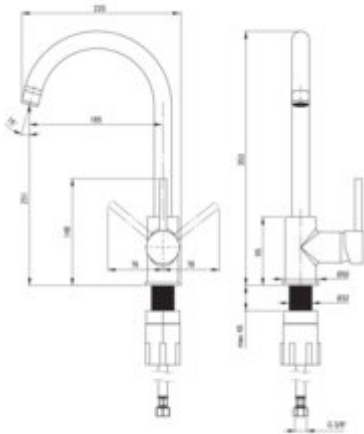

### Mixer

Finish	bianco
Material	brass
Mixer type	single-handle, mixer
Installation method	standing
Total mixer height [mm]	353
Flow class [l/min]	Z - 4-9 l/min
Acoustic group [dB]	I (x <= 20)

### Mixer cartridge

Ceramic cartridge size	35 mm
------------------------	-------

### Spout

Spout type	swivel
Mixer spout range [mm]	185
Material	stainless steel

### Connecting hose

Length [mm]	600
Installation thread	3/8"
Connection thread	M10