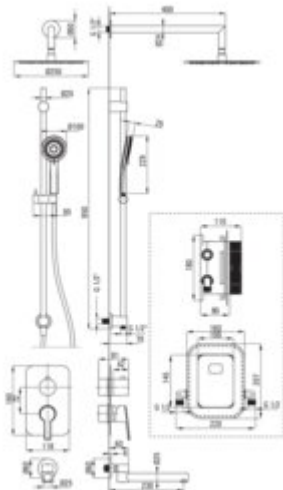

Concealed shower set, with mixer BOX

Product code: BXYWRQAM

EAN: 5908322046995

Color: brushed gold

Warranty [years]: 7

Mixer (BXY_X44Z)

Mixer type	Concealed BOX
Installation method	concealed

Mixer (BXY_RQAM)

Mixer type	Concealed BOX
Installation method	concealed

Mixer (BXY_M44M)

Mixer type	concealed BOX body, mixer
Installation method	concealed
Flow class [l/min]	B <= 25.2 (19.9 - 25.2)
Acoustic group [dB]	I (x <= 20)

Spout (NAC_R87K)

Spout type	foldable
Range of shower/ bath spout [mm]	230
aerator	yes

Spout (NAC_R45K)

Range of shower/ bath spout [mm]	388
----------------------------------	-----

Shower overhead

Shape	round
Material	steel 304
Diameter [mm]	250
Anti-calc	yes
Number of functions	1
Stream type	rain