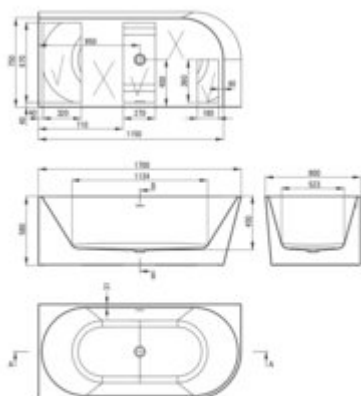

SILIA

Acrylic bathtub, corner/free-standing

Product code: KDS_017L

EAN: 5907650881094

Color: white

Warranty [years]: 5

Finish	white
Material	acrylic
Width [mm]	800
Length [mm]	1700
Height [mm]	580
Depth [mm]	450
capacity [l]	254
Installation method	wall-mounted, freestanding
built-in overflow	yes
Siphon included	yes
Click-clack plug included	yes

Features:

- Deante Design Studio Collection
- Easy to clean and maintain
- Flexible arrangement - free-standing or back-to-wall bathtub
- Freedom in choosing the faucet - wall-mounted, concealed or floor-mounted
- Only the best materials, the quality of which has been confirmed by laboratory tests
- Durable acrylic material that maintains its shine and color
- Dedicated cleaning agent, safe for cleaned surfaces