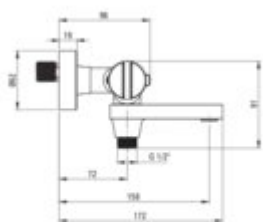

THERM

Bath mixer, thermostatic

Product code: BCH_N1BT

EAN: 5907650815105

Color: nero

Warranty [years]: 7

Mixer

Finish	nero
Material	brass
Mixer type	two-handle, thermostatic
Installation method	wall-mounted
Flow class [l/min]	A <= 15 (9.1 - 15)
Acoustic group [dB]	II (20 < x <= 30)
Check valves	yes

Mixer cartridge

Temperature lock	yes
------------------	-----

Spout

Spout type	foldable
Mixer spout range [mm]	158

Function switch

Switch type	spout integrated
-------------	------------------

Aerator

Aerator type	laminar, swivel
Aerator size	M24