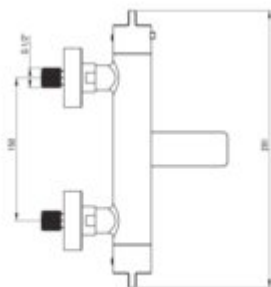

THERM

Bath mixer, thermostatic

Product code: BCH_N1BT

EAN: 5907650815105

Color: nero

Warranty [years]: 7

Mixer

Finish	nero
Material	brass
Mixer type	two-handle, thermostatic
Installation method	wall-mounted
Flow class [l/min]	A <= 15 (9.1 - 15)
Acoustic group [dB]	II (20 < x <= 30)
Check valves	yes

Mixer cartridge

Temperature lock	yes
------------------	-----

Spout

Spout type	foldable
Mixer spout range [mm]	158

Function switch

Switch type	spout integrated
-------------	------------------

Aerator

Aerator type	laminar, swivel
Aerator size	M24