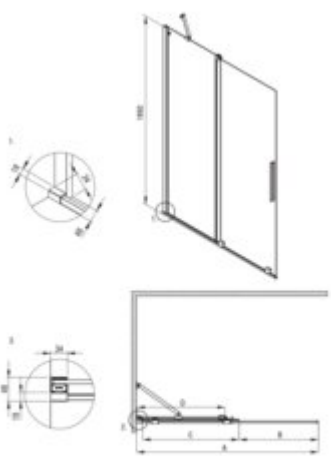

PRIZMA

Shower wall, walk-in

Product code: KTJ_N39R

EAN: 5907650816461

Color: nero

Warranty [years]: 5

Model	Size	A (mm)	B (mm)	C (mm)	D (mm)
KTJ K38R	800x1950	780-800	310	420	370
KTJ K39R	900x1950	880-900	360	470	420
KTJ K30R	1000x1950	980-1000	410	520	470
KTJ K32R	1200x1950	1180-1200	510	620	570
KTJ K34R	1400x1950	1380-1400	610	720	670

Finish	nero
Width [mm]	900
Height [mm]	1950
Glass finish	transparent
Glass thickness [mm]	6
Active cover	yes
Side dimension [mm]	900
Railings	short to perpendicular wall/long to parallel wall
Tempered glass TOTAL WHITE	no
Reversible doors	yes
Installation without shower tray	yes possible
Possibility to install a railing to a perpendicular wall	yes

Features:

- Safe and durable tempered glass
- Possibility to install the cabin without a shower tray, directly on the tiles
- Hydrophobic Active-Cover coating that makes it easier for water to run off the glass
- Only the best materials, the quality of which has been confirmed by laboratory tests
- Reversible door that allows the cabin to be mounted on the right or left side
- The railings give the structure rigidity
- Resistance to impacts, chemicals and stains in accordance with PN-EN 14428+A1:2008 norm, c
- Dedicated to Active Cover surfaces
- Dedicated cleaning agent, safe for cleaned surfaces
- Can be combined with a second sliding wall and the Prizma walk-in shower wall
- Possibility of mounting the cabin directly on tiles or on Correo granite (KQR) and Kerria Plus acrylic (KTS) shower trays
- The set includes two rails - short and long
- Free combination of elements