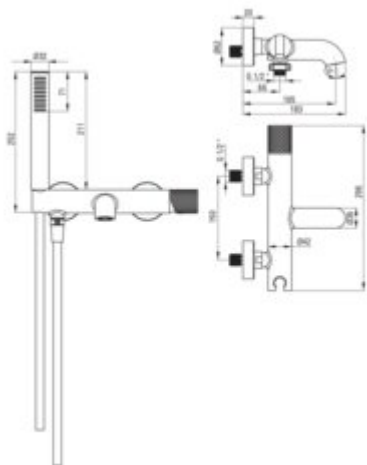

## Bath mixer, with shower set

Product code: BHS\_R11M

EAN: 5907650886716

Color: brushed gold

Warranty [years]: 7

### Mixer

Finish	brushed gold
Material	brass
Mixer type	single-handle, mixer
Installation method	wall-mounted
Total mixer height [mm]	183
Flow class [l/min]	A <= 15 (9.1 - 15)
Acoustic group [dB]	I (x <= 20)

### Mixer cartridge

Ceramic cartridge size	35 mm
------------------------	-------

### Spout

Spout type	still
Mixer spout range [mm]	165
Material	brass