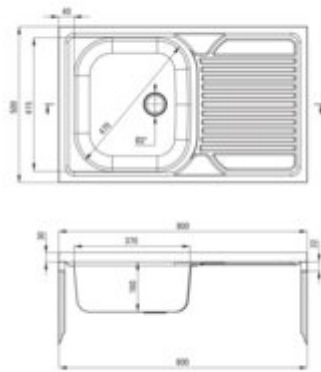

## Steel sink, 1-bowl with drainer

Product code: ZM5\_311P

EAN: 5907650846475

Color: décor

Warranty [years]: 2

### Sink

Finish	décor
Surface type	décor
Material	steel 201
Installation method	lay-on
Number of bowls	1
Minimum cabinet width [mm]	800
Width [mm]	500
Length [mm]	800
Height [mm]	160
Bowl depth [mm]	160
Equipped with accessories	yes
Drain diameter	2"