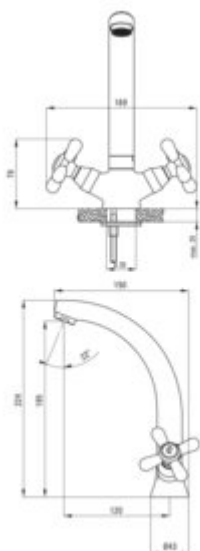

SYMETRIO

Washbasin tap

Product code: BOS_020D

EAN: 5908212087725

Color: chrome

Warranty [years]: 5

Mixer

Finish	chrome
Material	brass
Mixer type	two-handle, mixer
Installation method	standing
Total mixer height [mm]	224
Flow class [l/min]	S - 15.1-19.8 l/min
Acoustic group [dB]	II (20 < x <= 30)

Mixer cartridge

Ceramic cartridge size	1/2"
------------------------	------

Spout

Spout type	swivel
Mixer spout range [mm]	120
Material	steel 304

Aerator

Aerator type	honeycomb
Aerator size	M24

Connecting hose

Length [mm]	350
Installation thread	3/8"
Connection thread	M10

Features:

- Cleaning agent for fixtures in all colors available