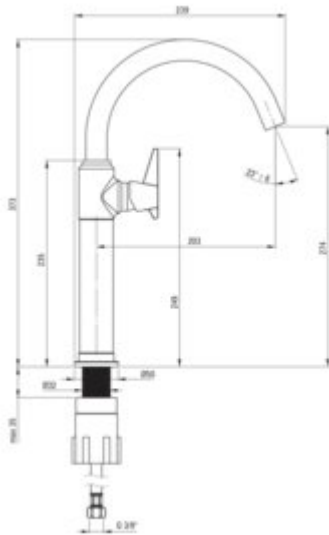

## Washbasin tap, tall

Product code: BQT\_M20K

EAN: 5907650827467

Color: brass

Warranty [years]: 7

### Mixer

Material	brass
Mixer type	single-handle, mixer
Installation method	standing
Total mixer height [mm]	373
Flow class [l/min]	Z - 4-9 l/min
Acoustic group [dB]	I (x <= 20)

### Mixer cartridge

Ceramic cartridge size	25 mm
------------------------	-------

### Connecting hose

Length [mm]	450
Installation thread	3/8"
Connection thread	M10