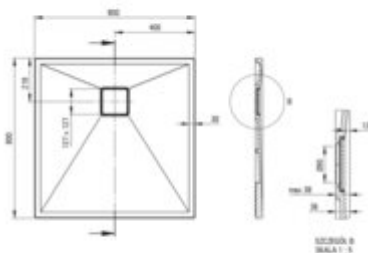

CORREO

Granite shower tray, square

Product code: KQR_S42B

EAN: 5907650837640

Color: metallic grey

Warranty [years]: 10

Finish	metallic grey
Material	granite
Shape	square
Width [mm]	800
Length [mm]	800
Height [mm]	36
Installation method	directly on the spout, on the construction material support, on the floor level
Drain diameter	90
possibility to cut to size	yes
Hydrophobicity	yes

Features:

- Properties of Deante granite: resistance to impact, high temperature, discoloration, therm
- Hydrophobic properties repel water molecules
- For installation at floor level, directly on the screed or supported by construction mater
- Possibility of cutting the granite shower tray
- Warning! The NHC_029C siphon fits this shower tray
- Warning! The NHC_029D siphon fits this shower tray
- Dedicated cleaning agent, safe for cleaned surfaces
- Only the best materials, the quality of which has been confirmed by laboratory tests
- The finish enriched with silver ions adds antiseptic properties
- Anti-slip properties of granite shower trays