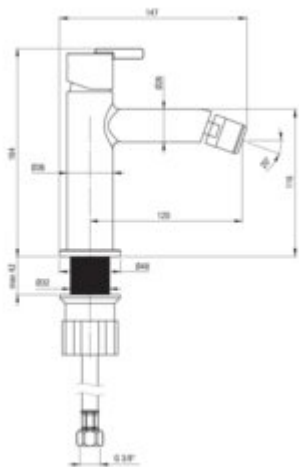

SILIA Bidet tap

Product code: BQS_A30M

EAN: 5907650858362

Color: bianco

Warranty [years]: 7

Mixer

Finish	bianco
Material	brass
Mixer type	single-handle, mixer
Installation method	standing
Total mixer height [mm]	164
Flow class [l/min]	Z - 4-9 l/min
Acoustic group [dB]	I (x <= 20)

Mixer cartridge

Ceramic cartridge size	25 mm
------------------------	-------

Spout

Spout type	still
Mixer spout range [mm]	120
Material	brass

Aerator

Aerator type	silicone
Aerator size	M22

Connecting hose

Length [mm]	450
Installation thread	3/8"
Connection thread	M10

Features:

- Deante Design Studio Collection
- Noble form and timeless simplicity
- 45 cm connection hoses included
- The mixer body is made of the highest quality brass
- Innovative and easy-to-maintain coating - bianco
- The mixer is equipped with a stream aerator
- Only the best materials, the quality of which has been confirmed by laboratory tests
- Z flow class (4-9 l/min) allowing for water consumption reduction
- The mounting sleeve facilitates the installation of the mixer
- Cleaning agent for fixtures in all colors available