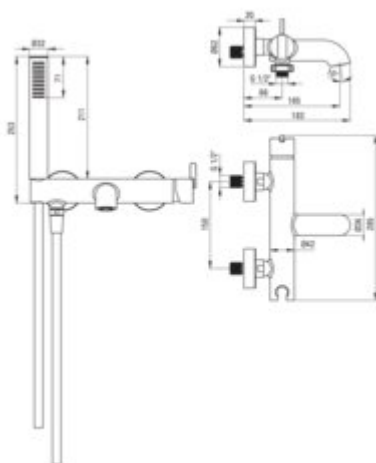

### Mixer

Finish	titanium
Material	brass
Mixer type	single-handle, mixer
Installation method	wall-mounted
Total mixer height [mm]	183
Flow class [l/min]	A <= 15 (9.1 - 15)
Acoustic group [dB]	I (x <= 20)

### Mixer cartridge

Ceramic cartridge size	35 mm
------------------------	-------

### Spout

Spout type	still
Mixer spout range [mm]	165
Material	brass

### Hose

Length [mm]	1500
Anti-twist	1