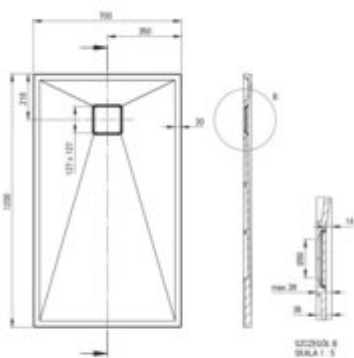

CORREO Granite shower tray, rectangular

Product code: KQR_573B

EAN: 5907650883876

Color: beige

Warranty [years]: 10

Material	granite
Shape	rectangular
Width [mm]	700
Length [mm]	1200
Height [mm]	36
Installation method	on the construction material support, on the floor level, directly on the spout
Drain diameter	90
possibility to cut to size	yes
Hydrophobicity	yes

Features:

- Properties of Deante granite: resistance to impact, high temperature, discoloration, therm
- Hydrophobic properties repel water molecules
- The finish enriched with silver ions adds antiseptic properties
- For installation at floor level, directly on the screed or supported by construction mater
- Possibility of cutting the granite shower tray
- Warning! The NHC_029C siphon fits this shower tray
- Warning! The NHC_029D siphon fits this shower tray
- Anti-slip properties of granite shower trays
- Dedicated cleaning agent, safe for cleaned surfaces
- Only the best materials, the quality of which has been confirmed by laboratory tests