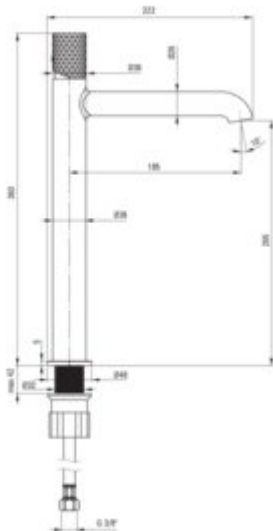

SILIA HEXA

Washbasin tap, tall

Product code: BHS_R20K
EAN: 5907650886839
Color: brushed gold
Warranty [years]: 7

Mixer

| | |
|-------------------------|----------------------|
| Finish | brushed gold |
| Material | brass |
| Mixer type | mixer, single-handle |
| Installation method | standing |
| Total mixer height [mm] | 344 |
| Flow class [l/min] | Z - 4-9 l/min |
| Acoustic group [dB] | I (x <= 20) |

Mixer cartridge

| | |
|------------------------|-------|
| Ceramic cartridge size | 25 mm |
|------------------------|-------|

Spout

| | |
|------------------------|-------|
| Spout type | still |
| Mixer spout range [mm] | 185 |
| Material | brass |

Aerator

| | |
|----------------------|-------------------|
| Aerator type | honeycomb, swivel |
| Aerator size | M18.5 |
| Water flow reduction | missing |

Connecting hose

| | |
|---------------------|------|
| Length [mm] | 450 |
| Installation thread | 3/8" |
| Connection thread | M10 |

Features:

- Deante Design Studio Collection
- Decorative lever - jewelry for your bathroom
- Noble form and timeless simplicity
- Innovative and easy to maintain brushed gold coating
- Coating applied using the PVD method
- 45 cm connection hoses included
- The mixer body is made of the highest quality brass
- The mounting sleeve facilitates the installation of the mixer
- The movable aerator allows you to direct the water stream
- Only the best materials, the quality of which has been confirmed by laboratory tests
- The mixer is equipped with a stream aerator
- Z flow class (4-9 l/min) allowing for water consumption reduction
- Cleaning agent for fixtures in all colors available