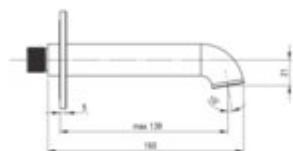

SILIA

Washbasin and bath spout

Product code: NQS_F80K

EAN: 5907650882183

Color: brushed steel

Warranty [years]: 2

Aerator

Aerator type	silicone
Stream type	aerated
Aerator size	M24
Thread type	external

Spout

Finish	steel
Spout type	bath and washbasin
Material	brass
Spout type	still
Range of shower/ bath spout [mm]	147
Spout length [mm]	160
aerator	yes
Concealed mounting	yes

Features:

- Deante Design Studio Collection
- Innovative and easy to maintain brushed steel coating
- Coating applied using the PVD method
- Noble form and timeless simplicity
- Flush-mounted installation ensures the aesthetics of the bathroom
- Only the best materials, the quality of which has been confirmed by laboratory tests
- Cleaning agent for fixtures in all colors available