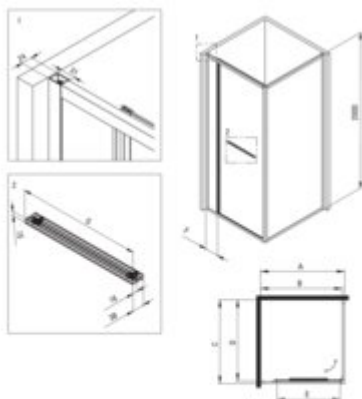

SQUARE

Shower cabin, square

Product code: KQB_D099P

EAN: 5907650898320

Color: titanium

Warranty [years]: 5

Finish	titanium
Shape	square
Width [mm]	900
Length [mm]	900
Height [mm]	2000
Glass finish	transparent
Glass thickness [mm]	6
Active cover	yes
Adjustment range up to [mm]	20
Masking of assembly elements	yes
Profiles levelling the curvature of the walls	yes
Reversible doors	yes
Installation without shower tray possible	yes
Double top rollers with ball bearings	yes
Detachable lower rollers	yes

Features:

- The doors slide inside the enclosure - more space in every bathroom.
- Safe and durable tempered glass
- Hydrophobic Active-Cover coating that makes it easier for water to run off the glass
- Only the best materials, the quality of which has been confirmed by laboratory tests
- Innovative, durable and easy to clean Titanium coating
- Dedicated to Active Cover surfaces
- Resistance to impacts, chemicals and stains in accordance with PN-EN 14428+A1:2008 norm, c
- Possibility to install the cabin without a shower tray, directly on the tiles
- Reversible door that allows the cabin to be mounted on the right or left side
- Profiles leveling the curvature of the walls
- Covering of assembly elements
- Double top rollers with ball bearings
- Dedicated cleaning agent, safe for cleaned surfaces