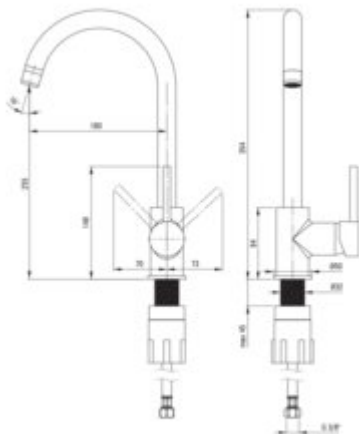

NEMEZJA

Kitchen tap

Product code: BEN_562M

EAN: 5908212095614

Color: beige

Warranty [years]: 7

Mixer

Finish	beige
Material	brass
Mixer type	mixer, single-handle
Installation method	standing
Total mixer height [mm]	350
Flow class [l/min]	Z - 4-9 l/min
Acoustic group [dB]	I (x <= 20)

Mixer cartridge

Ceramic cartridge size	35 mm
------------------------	-------

Spout

Spout type	swivel
Mixer spout range [mm]	195
Material	stainless steel

Aerator

Aerator type	honeycomb
Aerator size	M22

Connecting hose

Length [mm]	450
Installation thread	3/8"
Connection thread	M10

Features:

- The mixer body is made of the highest quality brass
- The mixer is equipped with a stream aerator
- The mounting sleeve facilitates the installation of the mixer
- 45 cm connection hoses included
- Z flow class (4-9 l/min) allowing for water consumption reduction
- Only the best materials, the quality of which has been confirmed by laboratory tests
- Cleaning agent for fixtures in all colors available