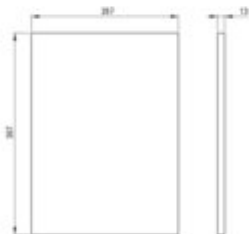

CORREO
Stone shelf, for bathroom console
or tower

Product code: CBL_A30B

EAN: 5908212099018

Color: white

Warranty [years]: 2

Finish	white
Width [mm]	267
Length [mm]	367
Height [mm]	13
Material	lapitec
Hydrophobicity	yes