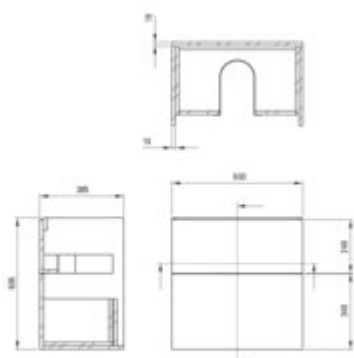

### Furniture

Finish	white
Installation method	wall-mounted
Width [mm]	600
Height [mm]	600
Depth [mm]	385
Material	MDF, particle board
Mounting kit included	no