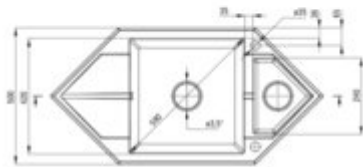

### Sink

Finish	metallic grey
Surface type	matte
Material	granite
Installation method	inset
Number of bowls	1.5
Minimum cabinet width [mm]	900
Width [mm]	500
Length [mm]	995
Height [mm]	204
Bowl depth [mm]	190
2nd bowl depth [mm]	135
Cut-out Length [mm]	975
Cut-out Width [mm]	480
Reversible	yes
Equipped with accessories	yes
Drain diameter	3.5"
Number of holes	2