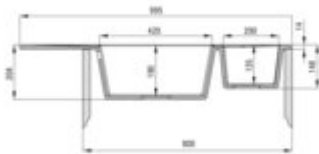

### Sink

Finish	metallic grey
Surface type	matte
Material	granite
Installation method	inset
Number of bowls	1.5
Minimum cabinet width [mm]	900
Width [mm]	500
Length [mm]	995
Height [mm]	204
Bowl depth [mm]	190
2nd bowl depth [mm]	135
Cut-out Length [mm]	975
Cut-out Width [mm]	480
Reversible	yes
Equipped with accessories	yes
Drain diameter	3.5"
Number of holes	2