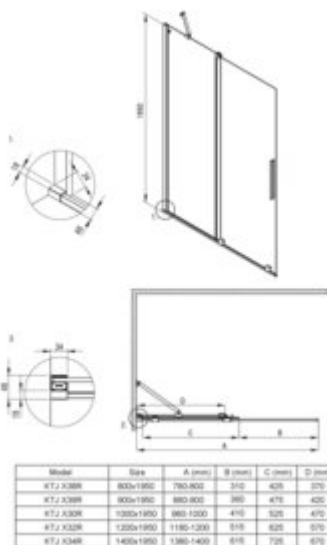

**PRIZMA**  
Shower cabin, rectangular

**Product code:** KPNAP10S09

**EAN:** 5907650899709

**Color:** bianco

**Warranty [years]:** 5

**Showe cabin (KTJ\_A30R)**

|  |   |
|--|---|
| Width [mm]   | 1000  |
| Height [mm]  | 1950  |
| Glass finish   | transparent                                       |
| Glass thickness [mm]                                     | 6   |
| Active cover   | yes   |
| Side dimension [mm]                                      | 1000  |
| Railings   | short to perpendicular wall/long to parallel wall |
| Tempered glass TOTAL WHITE                               | no  |
| Reversible doors   | yes   |
| Installation without shower tray possible                | yes   |
| Possibility to install a railing to a perpendicular wall | yes   |

**Showe cabin (KTJ\_A39P)**

|   |             |
|---|-------------|
| Width [mm]                                | 900         |
| Height [mm]                               | 1950        |
| Glass finish                              | transparent |
| Glass thickness [mm]                      | 6           |
| Active cover                              | yes         |
| Side dimension [mm]                       | 880         |
| Tempered glass TOTAL WHITE                | no          |
| Reversible doors                          | yes         |
| Installation without shower tray possible | yes         |

**Shower door**

|       |                                 |
|-------|---------------------------------|
| rails | adjustable stiffening the cabin |
|-------|---------------------------------|

**Features:**