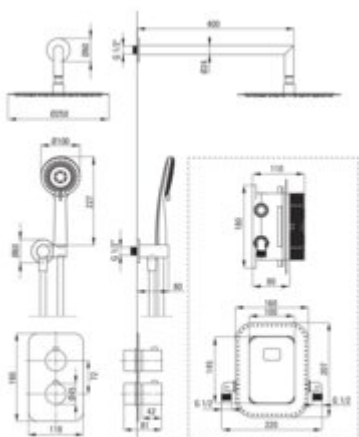

THERM

Concealed shower set, with thermostatic BOX

Product code: BXYZFEBT

EAN: 5907650844891

Color: brushed steel

Warranty [years]: 7

Mixer (BXY_FEBT)

Mixer type	Concealed BOX
Installation method	concealed

Mixer (BXY_X44T)

Mixer type	Concealed BOX, thermostatic
Installation method	concealed
Flow class [l/min]	S - 15.1-19.8 l/min
Acoustic group [dB]	I (x ≤ 20)

Spout

Spout type	still
------------	-------

Shower overhead

Shape	round
Material	steel 304
Diameter [mm]	250
Anti-calc	yes
Quick response time for turning the water on and off	yes

Hand shower

Number of functions	3
Anti-calc	yes
Stream type	rain, mixed, hydromassage

Hose

Length [mm]	1500
Braid material	PVC
Anti-twist	1

Angled hose connector

Finish	steel
Connection type	for the hose with hand shower holder
Shape	round
Material	brass
Connection thread	yes
Concealed mounting	yes