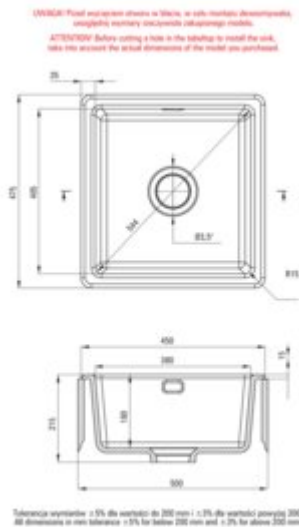

SABOR Ceramic sink, 1-bowl

Product code: ZCB_A103

EAN: 5907650877998

Color: bianco

Warranty [years]: 2

Sink

Finish	bianco
Surface type	matte
Material	ceramic
Installation method	inset, undermount
Number of bowls	1
Minimum cabinet width [mm]	500
Width [mm]	475
Length [mm]	450
Height [mm]	215
Bowl depth [mm]	180
Cut-out Length [mm]	430
Cut-out Width [mm]	455
Reversible	no
Equipped with accessories	yes
Drain diameter	3.5"

Sink waste kit

Finish	steel
Plug type	manual
Low siphon/ Space saver	yes
possibility to connect a dishwasher/ washing machine	yes

Features:

- ATTENTION! Before cutting a hole in the tabletop to install the sink, take into account th
- Hard and durable ceramics does not lose its properties with long use
- The sink is equipped with fittings with a connection to the dishwasher
- Dedicated cleaning agent, safe for cleaned surfaces
- Space-saving siphon which facilitates e.g. sorting waste